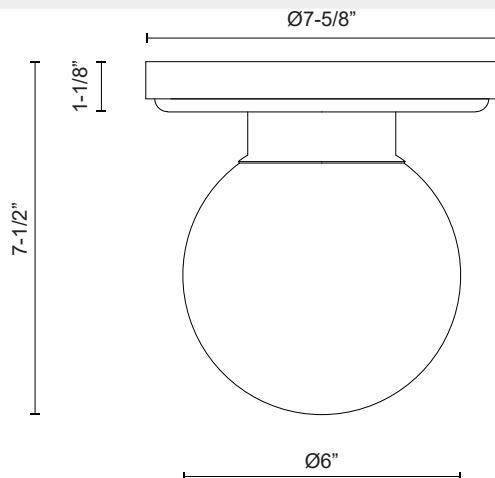

alora mood

P. 1.855.855.8926

CANADA: 19054 28TH Avenue Surrey - BC V3Z 6M3

USA: 3035 E. Lone Mountain Rd - Las Vegas, NV, 89081

FIORE SF407306

FIXTURE DIMENSIONS	D6" x H7-1/2"
LAMP TYPE	E12
MAX WATTAGE	60W
BULB QTY	1
BULBS INCLUDED	No
VOLTAGE	120V
GLASS DETAILS	Glossy Opal Glass
MATERIAL	Steel + Glass
ILLUMINATION DIRECTION	Omni-directional
LOCATION	Dry
CANOPY DIMENSIONS	D7-5/8" x H1-1/8"
PAINT FINISH	BG01; MB01;

[D - Diameter, L - Length, W - Width, H - Height, E - Extension]

AVAILABLE FINISHES:

SF407306BGGO
Brushed
Gold/Glossy Opal
Glass

SF407306MBGO
Matte
Black/Glossy Opal
Glass

*For complete warranty terms, please visit: www.aloralighting.com/warranty